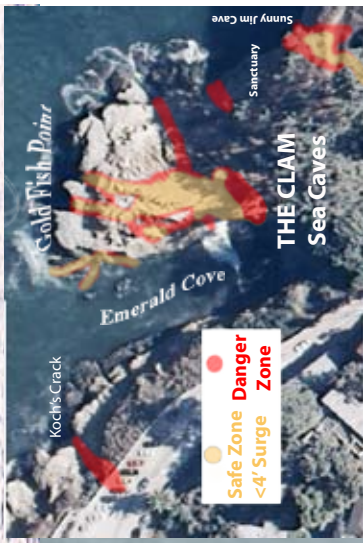

La Jolla Sea Caves

The Seven Sisters

LIFEGUARD ADVENTURES

3Rs Map-2

Goldfish Point, and the Sea Caves in La Jolla
RIPs, Rocks, and Reefs Tour ©2007

- Find and Identify
- 1) Razor RIP
 - 2) Razor Tunnel
 - 3) Razor Backdoor
 - 4) Koch's Crack
 - 5) EC Clam Entrance
 - 6) Front Entrance
 - 7) Sealion Haul-out
 - 8) Lookout
 - 9) Sanctuary Exit
 - 10) Sunny Jim Cave
 - 11) Tunnel
 - 12) Arch Cave
 - 13) Big Breakdown Pile
 - 14) Sea Surprise
 - 15) Shopping Cart
 - 16) False Cave
 - 17) Little Sister
 - 18) White Lady
 - 19) Rope Access
 - 20) 1400 Coast Walk
 - 21) 7841 Prospect Pl.
 - 22) 1325 Cave St.
 - 23) Dr. Pool's Cottage
 - 24) Corner's RIP
 - 25) White Footbridge