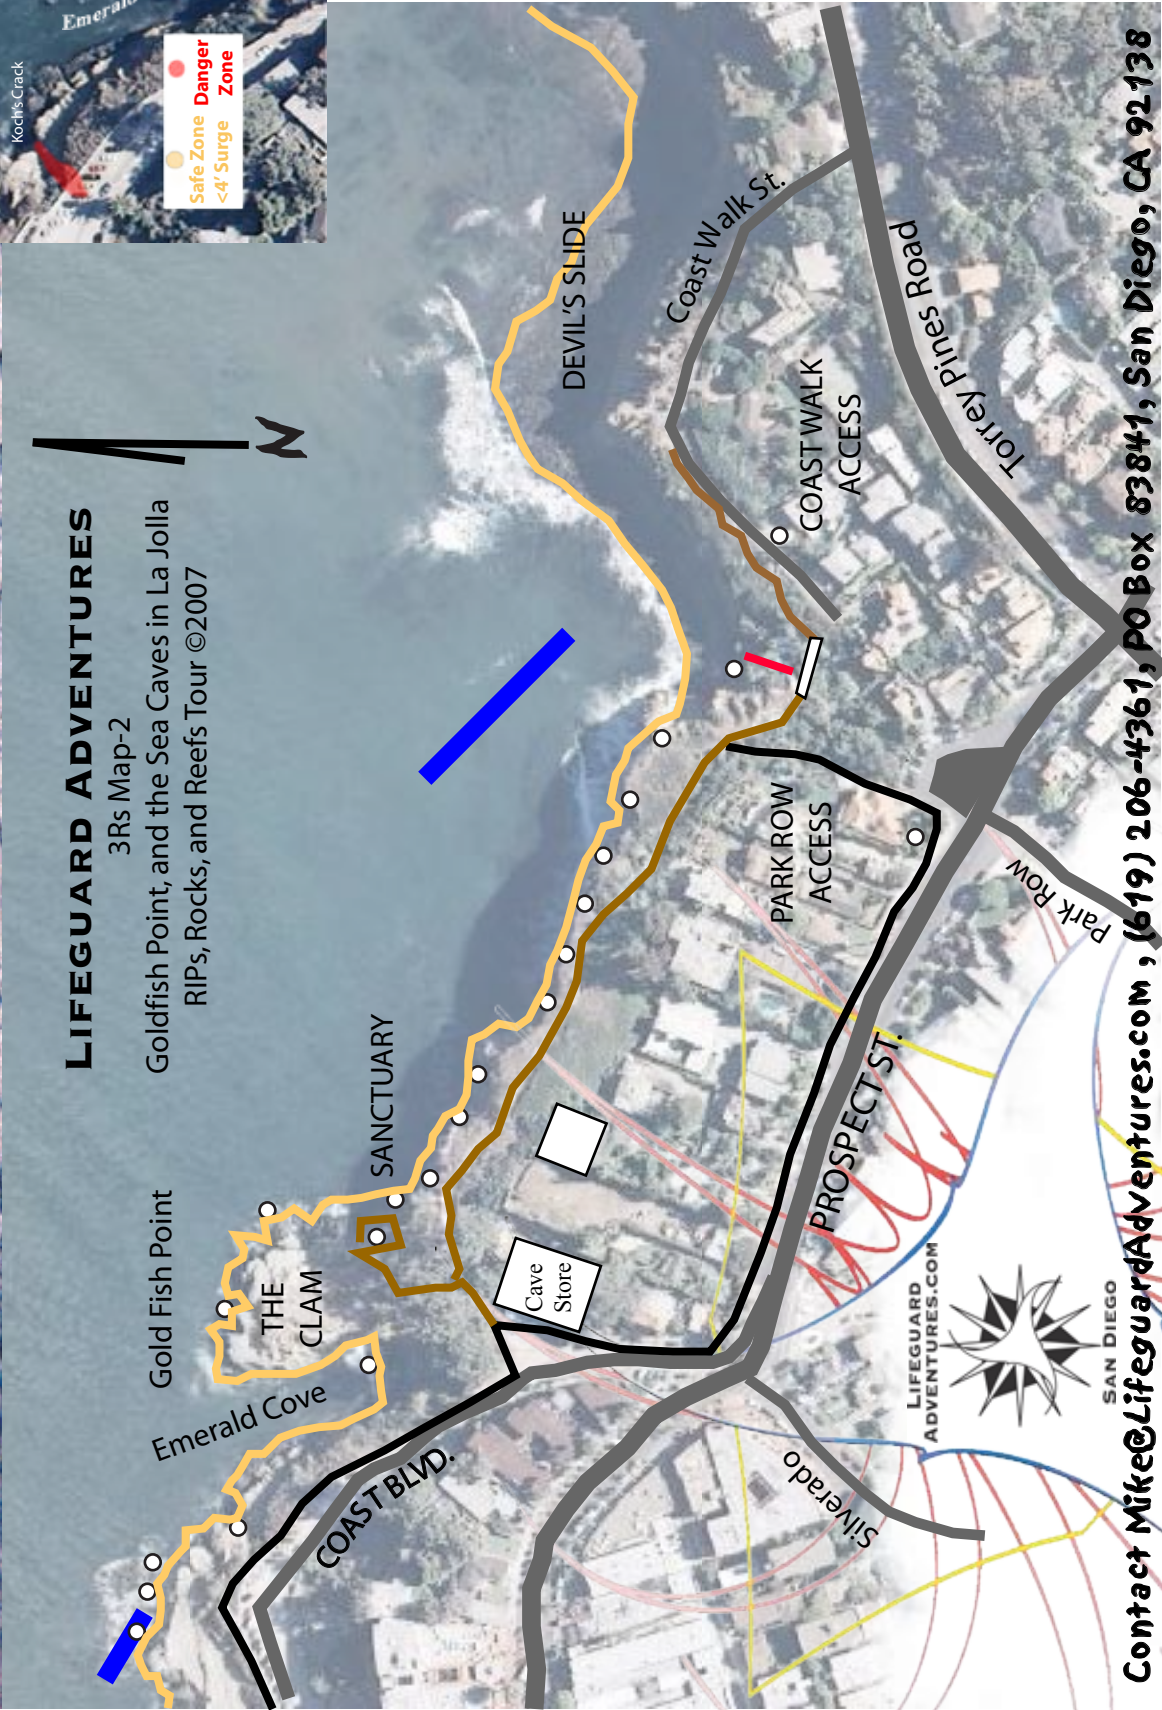

La Jolla Sea Caves

The Seven Sisters

LIFEGUARD ADVENTURES

3Rs Map-2

Goldfish Point, and the Sea Caves in La Jolla
RIPs, Rocks, and Reefs Tour ©2007

- Find and Identify
- 1) Razor RIP
 - 2) Razor Tunnel
 - 3) Razor Backdoor
 - 4) Koch's Crack
 - 5) EC Clam Entrance
 - 6) Front Entrance
 - 7) Sealion Haul-out
 - 8) Lookout
 - 9) Sanctuary Exit
 - 10) Sunny Jim Cave
 - 11) Tunnel
 - 12) Arch Cave
 - 13) Big Breakdown Pile
 - 14) Sea Surprise
 - 15) Shopping Cart
 - 16) False Cave
 - 17) Little Sister
 - 18) White Lady
 - 19) Rope Access
 - 20) 1400 Coast Walk
 - 21) 7841 Prospect Pl.
 - 22) 1325 Cave St.
 - 23) Dr. Pool's Cottage
 - 24) Corner's RIP
 - 25) White Footbridge